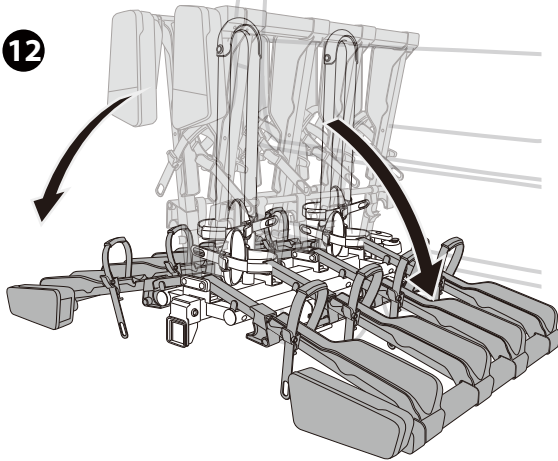

x1

x4

x1

x1

x2

x1

1

12

L&R

13

L&R

14 x4

15

16

17

* This plate is not included.

Denmark only 504x120mm

* This tool is not included.

**MAX
60KG**

! **!**

**1 + 2 + 3 + 4 = MAX
60 kg**

! **!**

! **!**

1 ≤ 20 kg
2 ≤ 20 kg
3 + 4 ≤ 20 kg