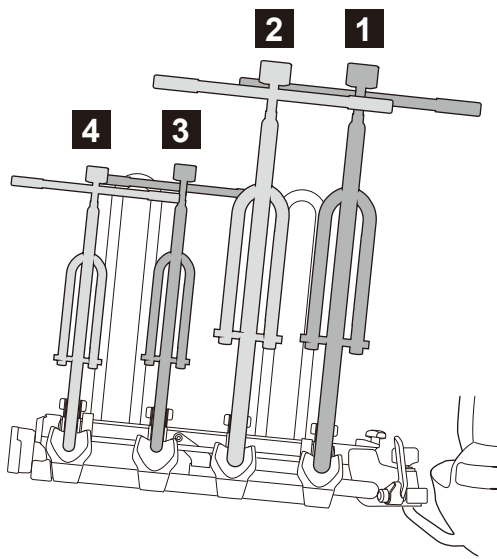

! **!**

1 ≤ 20 kg
2 ≤ 20 kg
3 + 4 ≤ 20 kg

! **!**