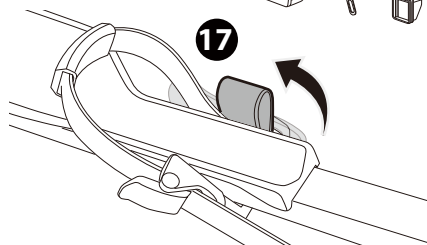

L&R

13

L&R

14 x4

15

16

17

* This plate is not included.

Denmark only 504x120mm

* This tool is not included.

**MAX
60KG**

! **!**

**1 + 2 + 3 + 4 = MAX
60 kg**

! **!**

! **!**

1 ≤ 20 kg
2 ≤ 20 kg
3 + 4 ≤ 20 kg