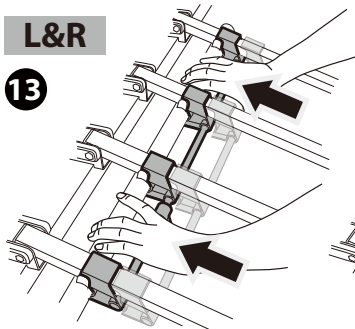

BUZZ RACK

Max 		
40 kg	19.8 kg	20.2 kg
50 kg		30.2 kg
60 kg		40.2 kg
70 kg		50.2 kg
>80 kg		MAX 60 kg

EAZZY 4

PART LIST

x1

x1

x1

x2

x1

x4

x1

x1

x2

x1

1

12

L&R

13

L&R

14 x4

15

16

17

* This plate is not included.

Denmark only 504x120mm

* This tool is not included.

**MAX
60KG**

! **!**

**1 + 2 + 3 + 4 = MAX
60 kg**

! **!**

! **!**

1 ≤ 20 kg
2 ≤ 20 kg
3 + 4 ≤ 20 kg