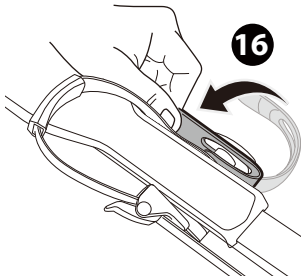

L&R

13

L&R

14 x4

15

16

17

* This plate is not included.

Denmark only 504x120mm

* This tool is not included.

**MAX
60KG**

! **!**

**1 + 2 + 3 + 4 = MAX
60 kg**

! **!**

! **!**

1 ≤ 20 kg
2 ≤ 20 kg
3 + 4 ≤ 20 kg