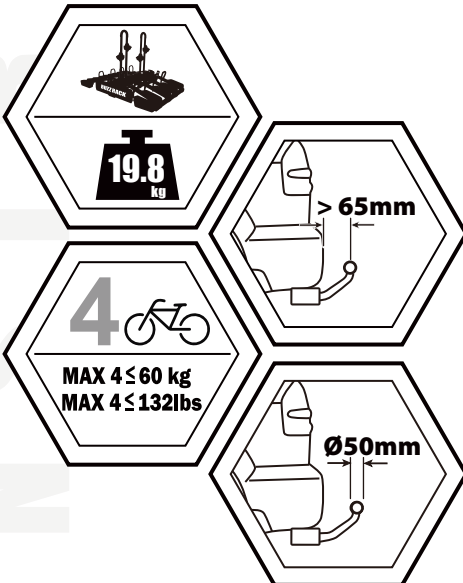

BUZZ RACK

Max 		
40 kg	19.8 kg	20.2 kg
50 kg		30.2 kg
60 kg		40.2 kg
70 kg		50.2 kg
>80 kg		MAX 60 kg

EAZZY 4

PART LIST

x1

x1

x1

x2

x1

x4

x1

x1

x2

x1

1

12

L&R

13

L&R

14 x4

15

16

17

* This plate is not included.

Denmark only 504x120mm

* This tool is not included.

**MAX
60KG**

! **!**

**1 + 2 + 3 + 4 = MAX
60 kg**

! **!**

! **!**

1 ≤ 20 kg
2 ≤ 20 kg
3 + 4 ≤ 20 kg