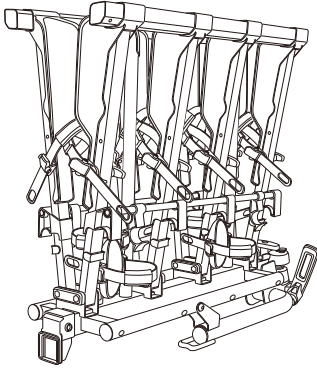

BUZZ RACK

Max 		
40 kg	19.8 kg	20.2 kg
50 kg		30.2 kg
60 kg		40.2 kg
70 kg		50.2 kg
>80 kg		MAX 60 kg

EAZZY 4

PART LIST

x1

x1

x1

x2

x1

x4

x1

x1

x2

x1

1

12

L&R

13

L&R

14 x4

15

16

17

* This plate is not included.

Denmark only 504x120mm

* This tool is not included.

**MAX
60KG**

! **!**

**1 + 2 + 3 + 4 = MAX
60 kg**

! **!**

! **!**

1 ≤ 20 kg
2 ≤ 20 kg
3 + 4 ≤ 20 kg