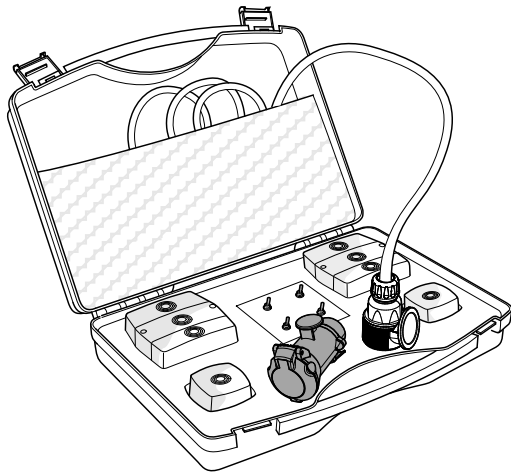

19 CHECK

20 OPTIONAL

BRiNK

**Trailer Simulator
for 7p and 13p sockets**

765069

JAGUAR Service tester PATHFINDER

!!! use only the latest version of PATHFINDER software !!!

1. Start Pathfinder
2. Load vehicle
3. Add accessories
4. Select Towbar