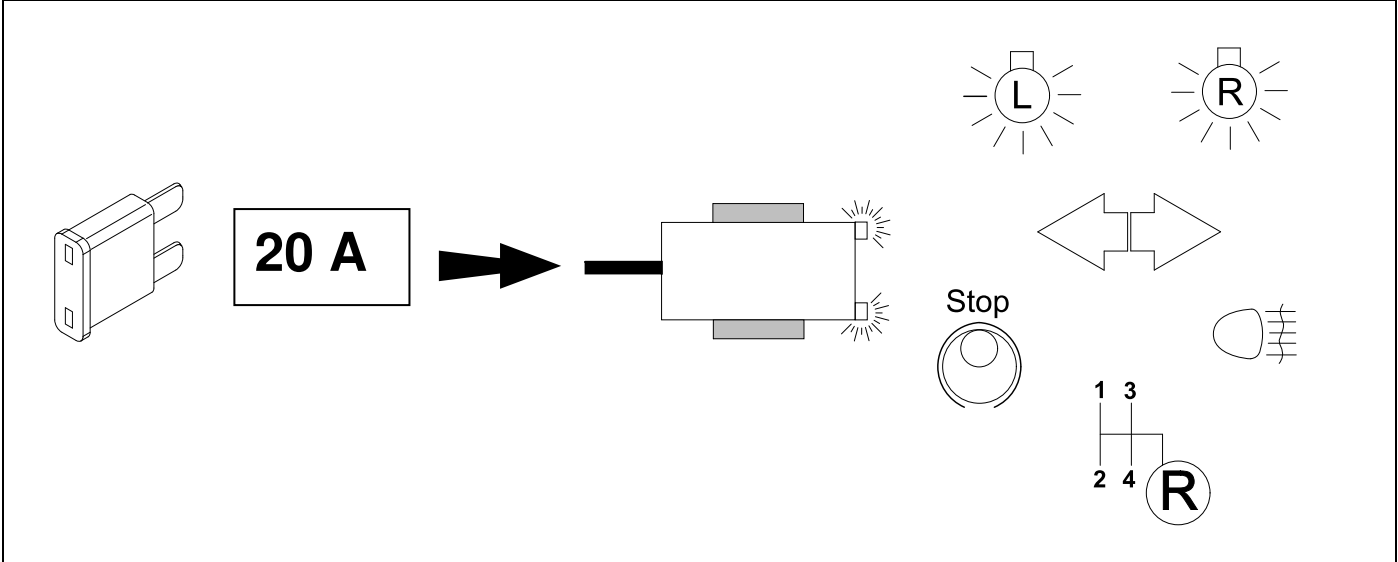

25 Information Service ⇒ **16** + **17**