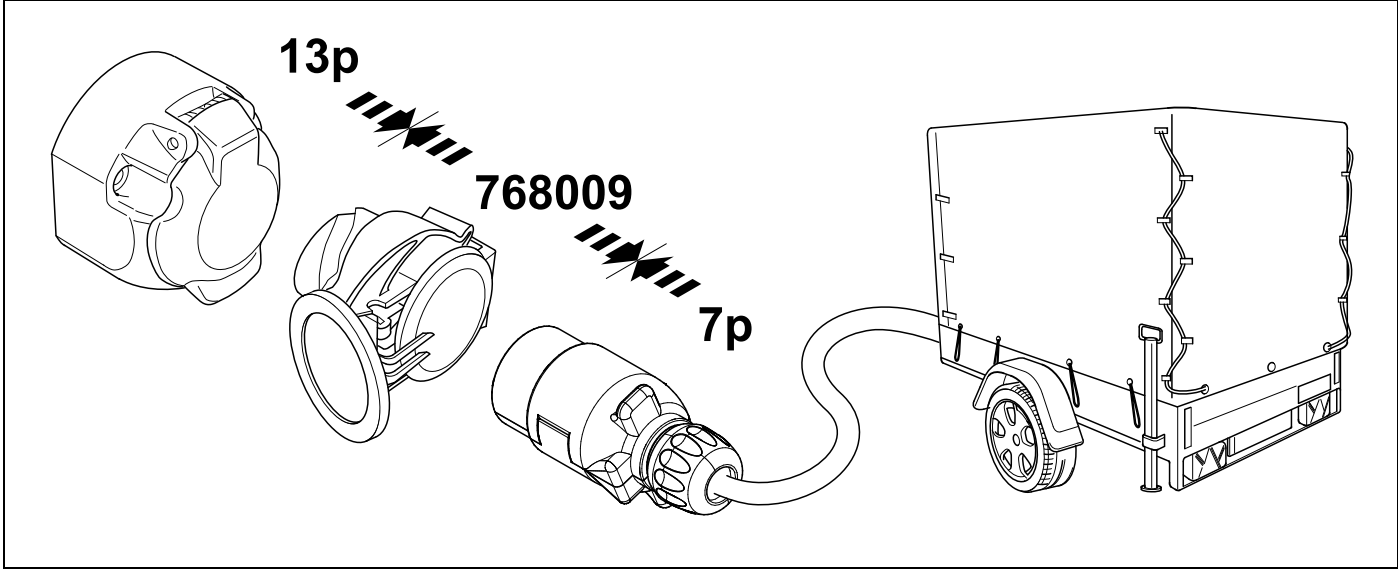

26 OPTIONAL ⇒ **BRiNK**