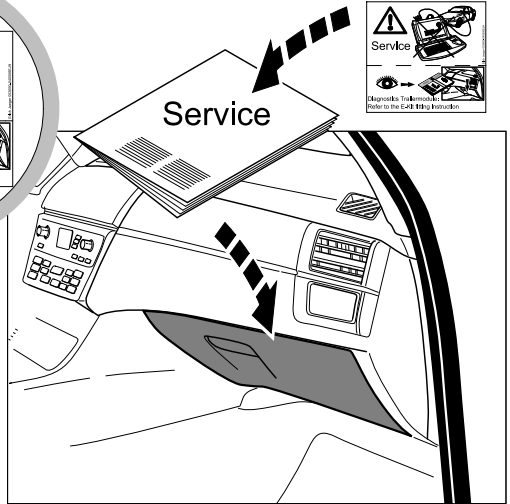

19 CHECK

20 OPTIONAL

BRiNK

**Trailer Simulator
for 7p and 13p sockets**

765069

JAGUAR Service tester PATHFINDER

!!! use only the latest version of PATHFINDER software !!!

1. Start Pathfinder
2. Load vehicle
3. Add accessories
4. Select Towbar

23 INFORMATION

24 CHECK

25 Information Service  ⇒ **16** + **17**

26 OPTIONAL  ⇒ **BRiNK**

27 PLEASE NOTICE

2x 7

Status LED für Eigendiagnose

Status LED for self-diagnosis