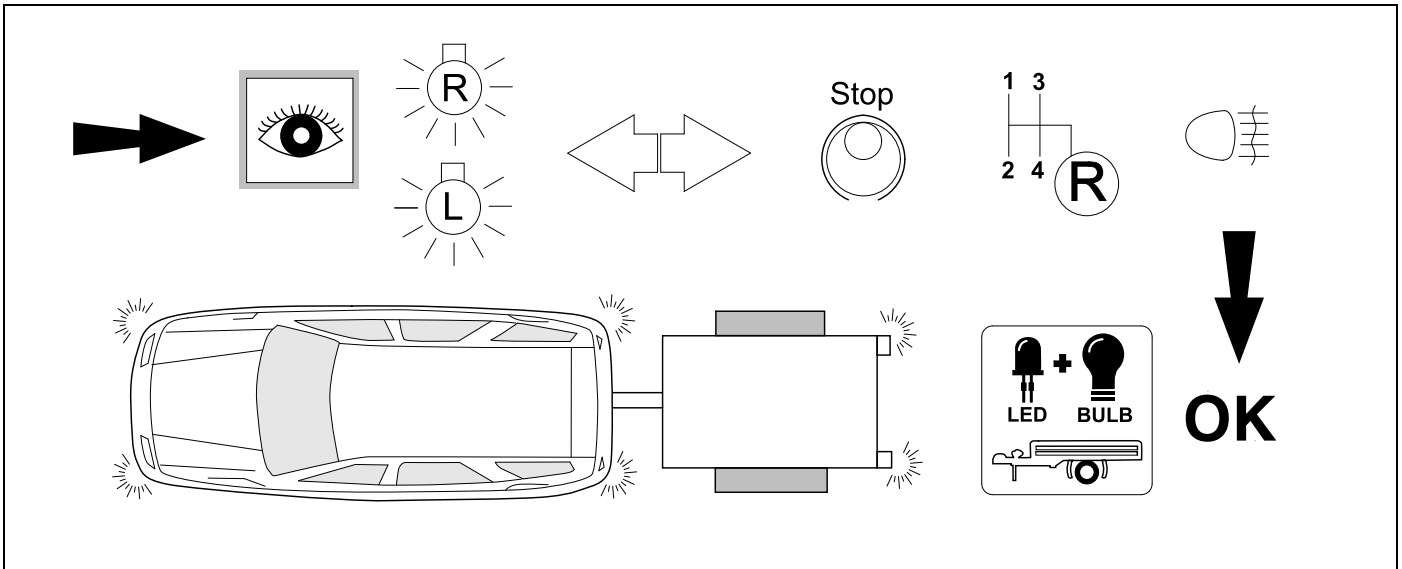

19 CHECK

20 OPTIONAL

BRiNK

**Trailer Simulator
for 7p and 13p sockets**

765069

JAGUAR Service tester PATHFINDER

!!! use only the latest version of PATHFINDER software !!!

1. Start Pathfinder
2. Load vehicle
3. Add accessories
4. Select Towbar