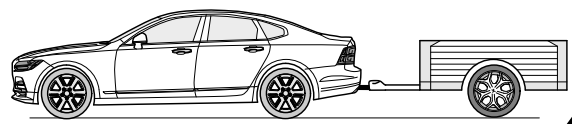

Operation support

No CAN-Data = Standby / Sleepmode

Ignition OFF

Ignition ON

Ignition ON

Failure support

Check CAN-Data Wire

Ignition ON