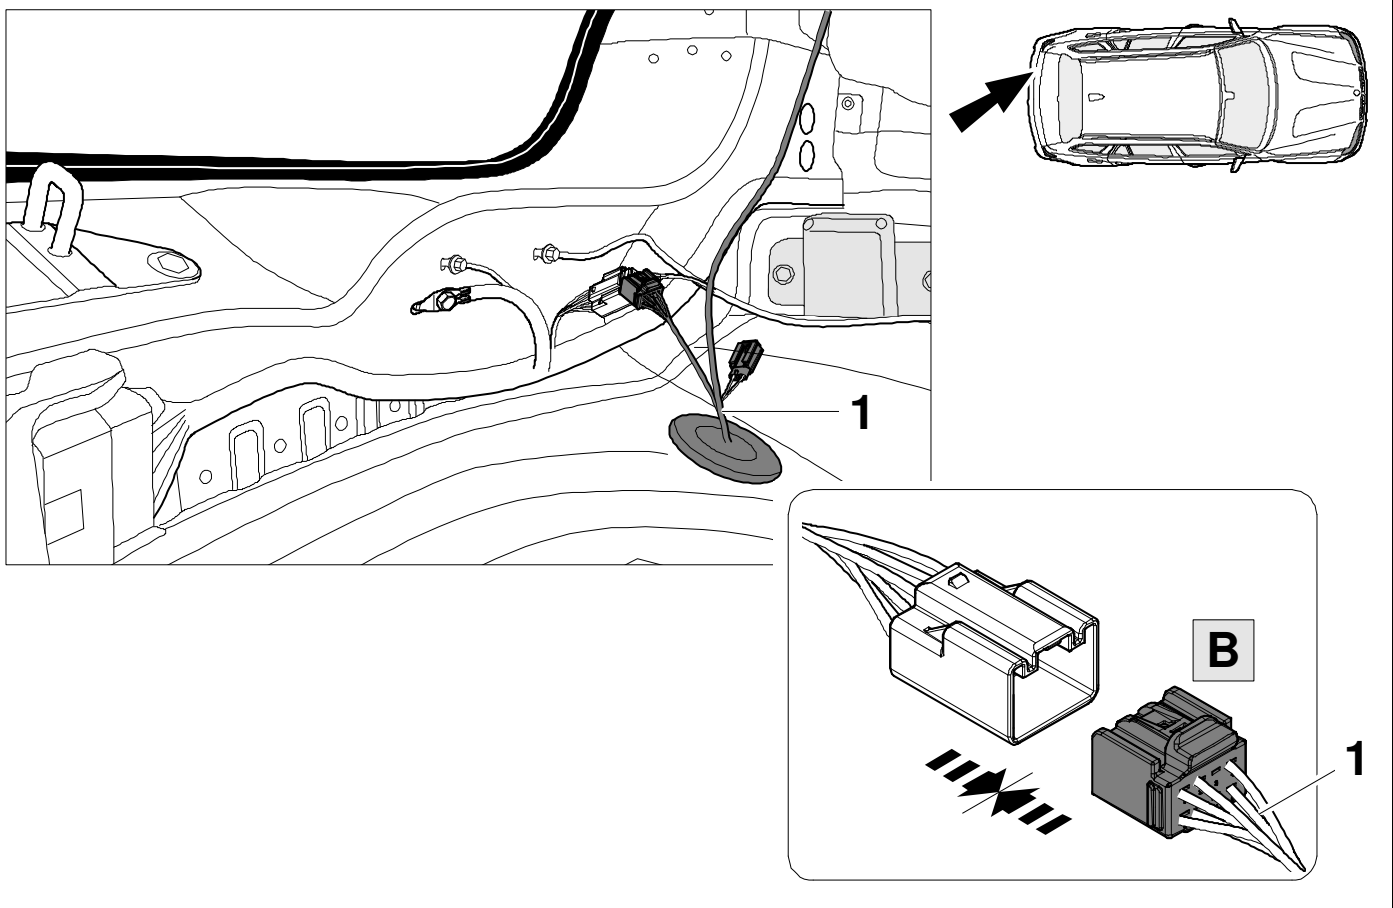

17

⇒ 25

LAND ROVER Discovery Sport