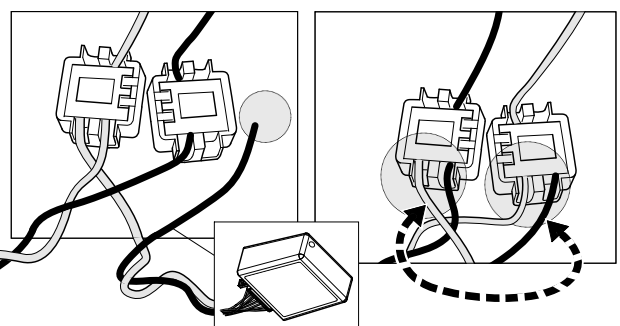

Operation support

No CAN-Data = Standby / Sleepmode

Ignition OFF

Ignition ON

Ignition ON

Failure support

Check CAN-Data Wire

Ignition ON