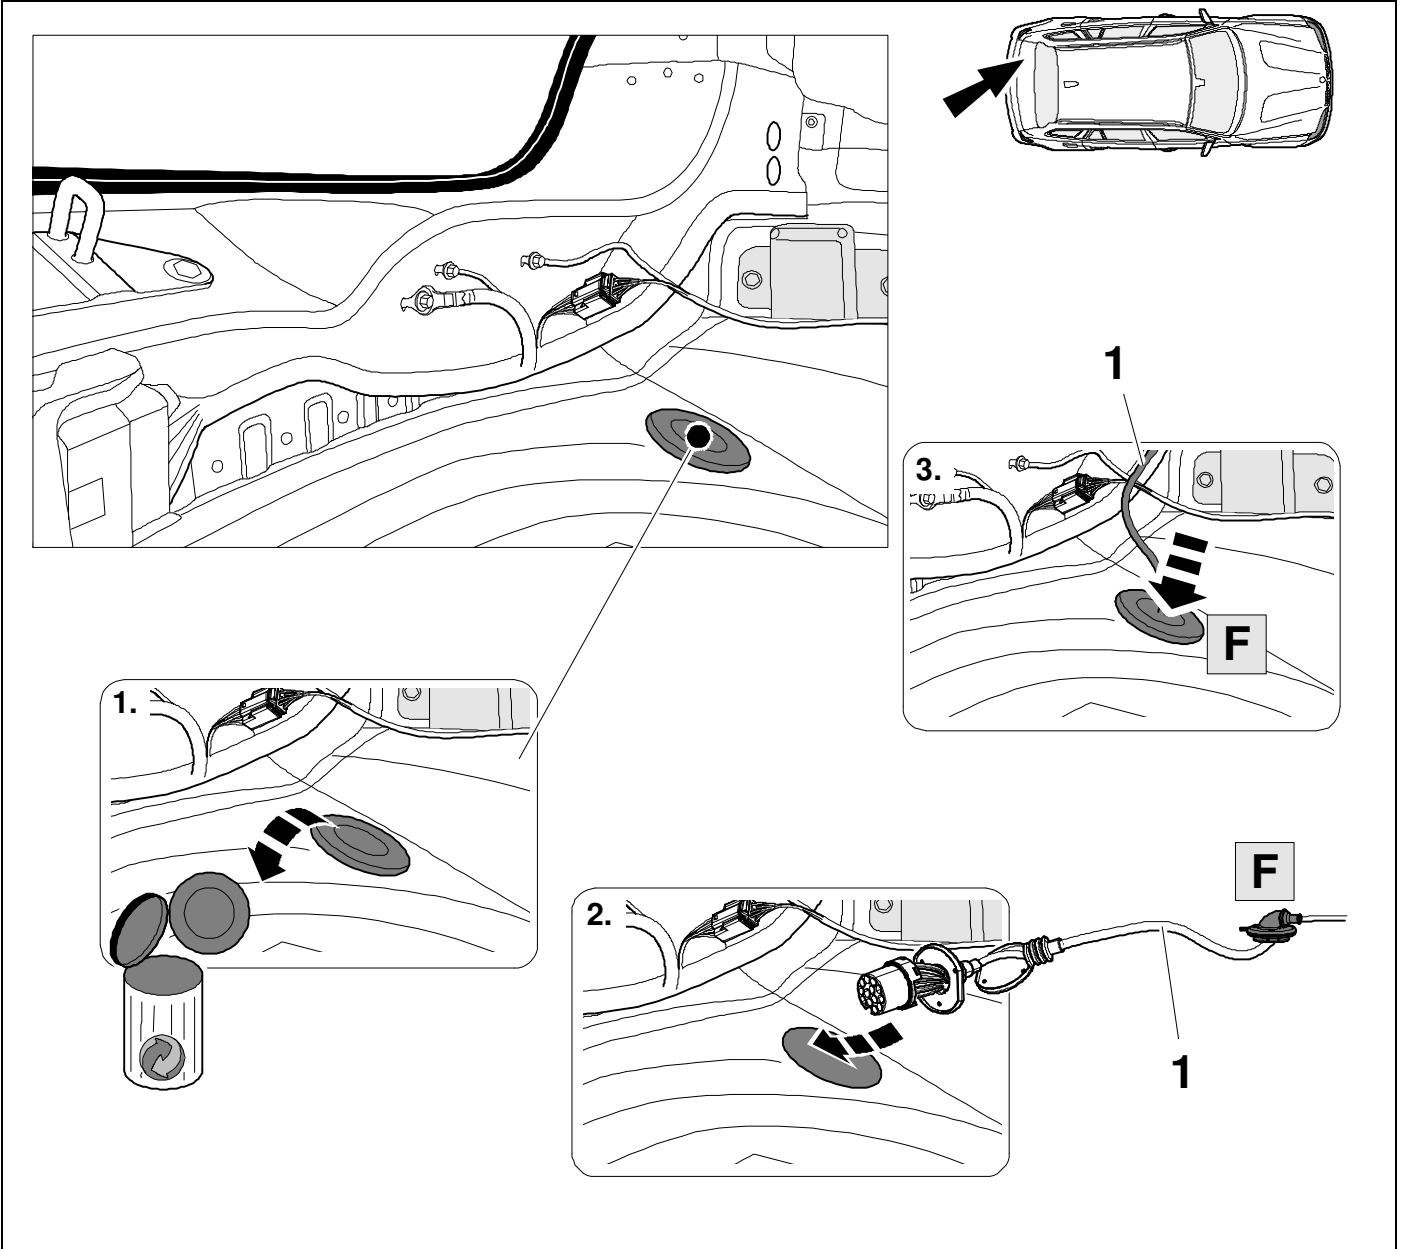

4

LAND ROVER Discovery Sport