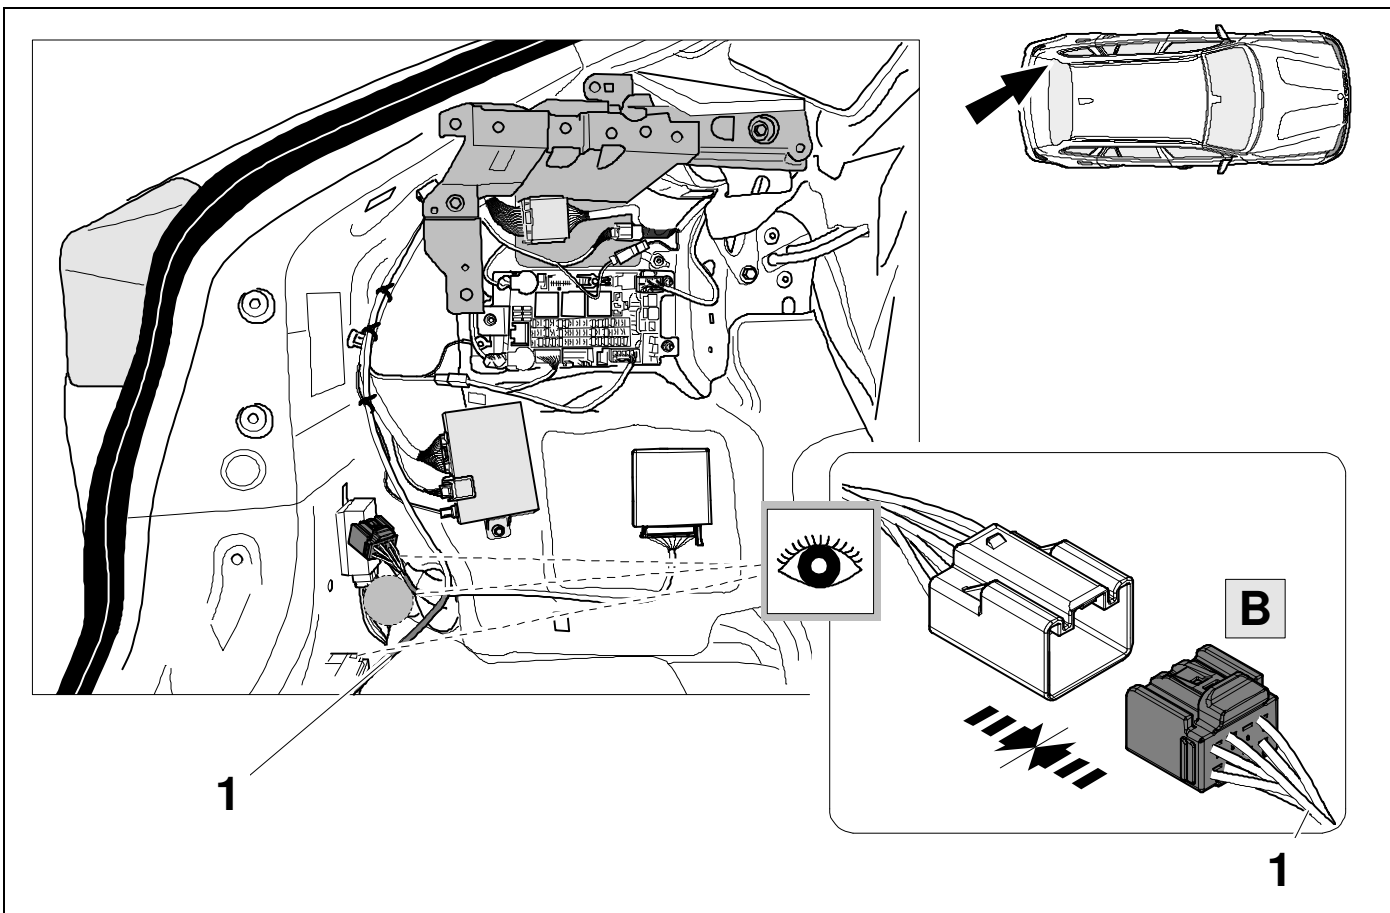

JAGUAR E-Pace