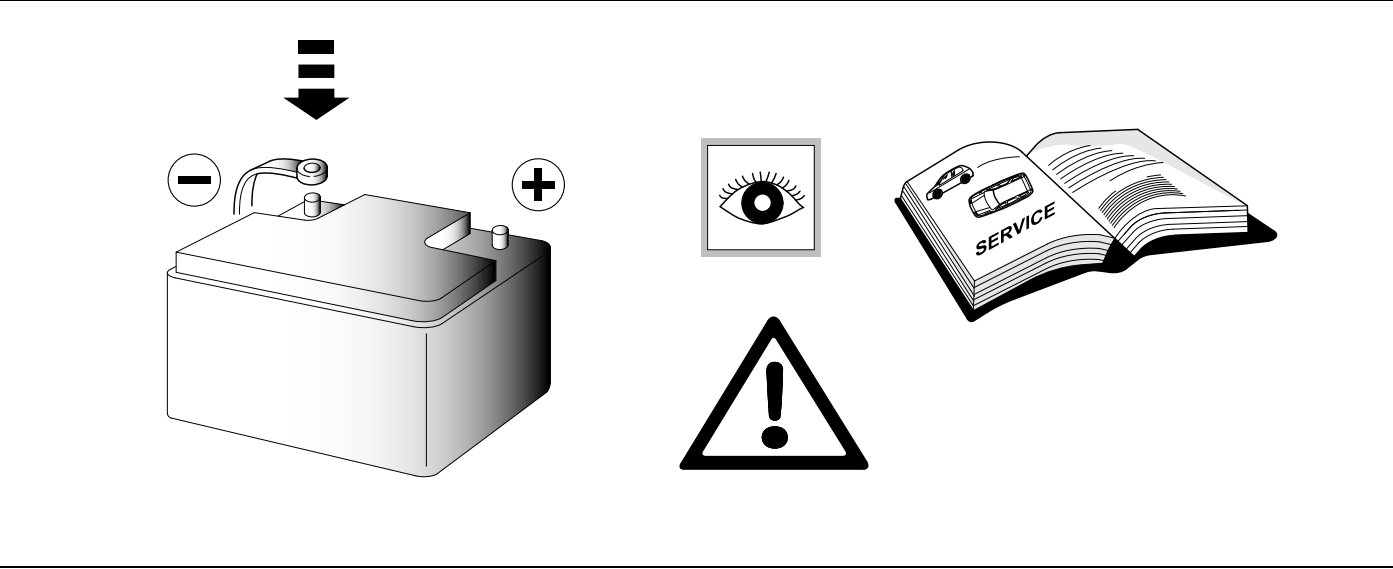

19 CHECK

20 OPTIONAL

BRiNK

**Trailer Simulator
for 7p and 13p sockets**

765069

JAGUAR Service tester PATHFINDER

!!! use only the latest version of PATHFINDER software !!!

1. Start Pathfinder
2. Load vehicle
3. Add accessories
4. Select Towbar