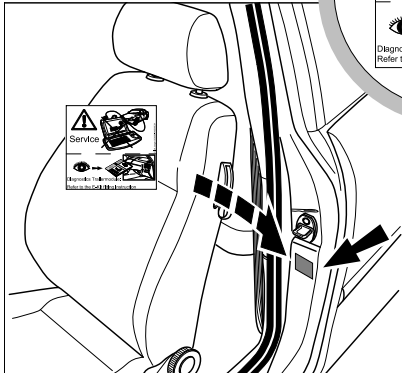

19 CHECK

20 OPTIONAL

BRiNK

**Trailer Simulator
for 7p and 13p sockets**

765069

JAGUAR Service tester PATHFINDER

!!! use only the latest version of PATHFINDER software !!!

1. Start Pathfinder
2. Load vehicle
3. Add accessories
4. Select Towbar

23 INFORMATION

24 CHECK

25 Information Service  ⇒ **16** + **17**

26 OPTIONAL  ⇒ **BRiNK**

27 PLEASE NOTICE

2x 7

Status LED für Eigendiagnose

Status LED for self-diagnosis