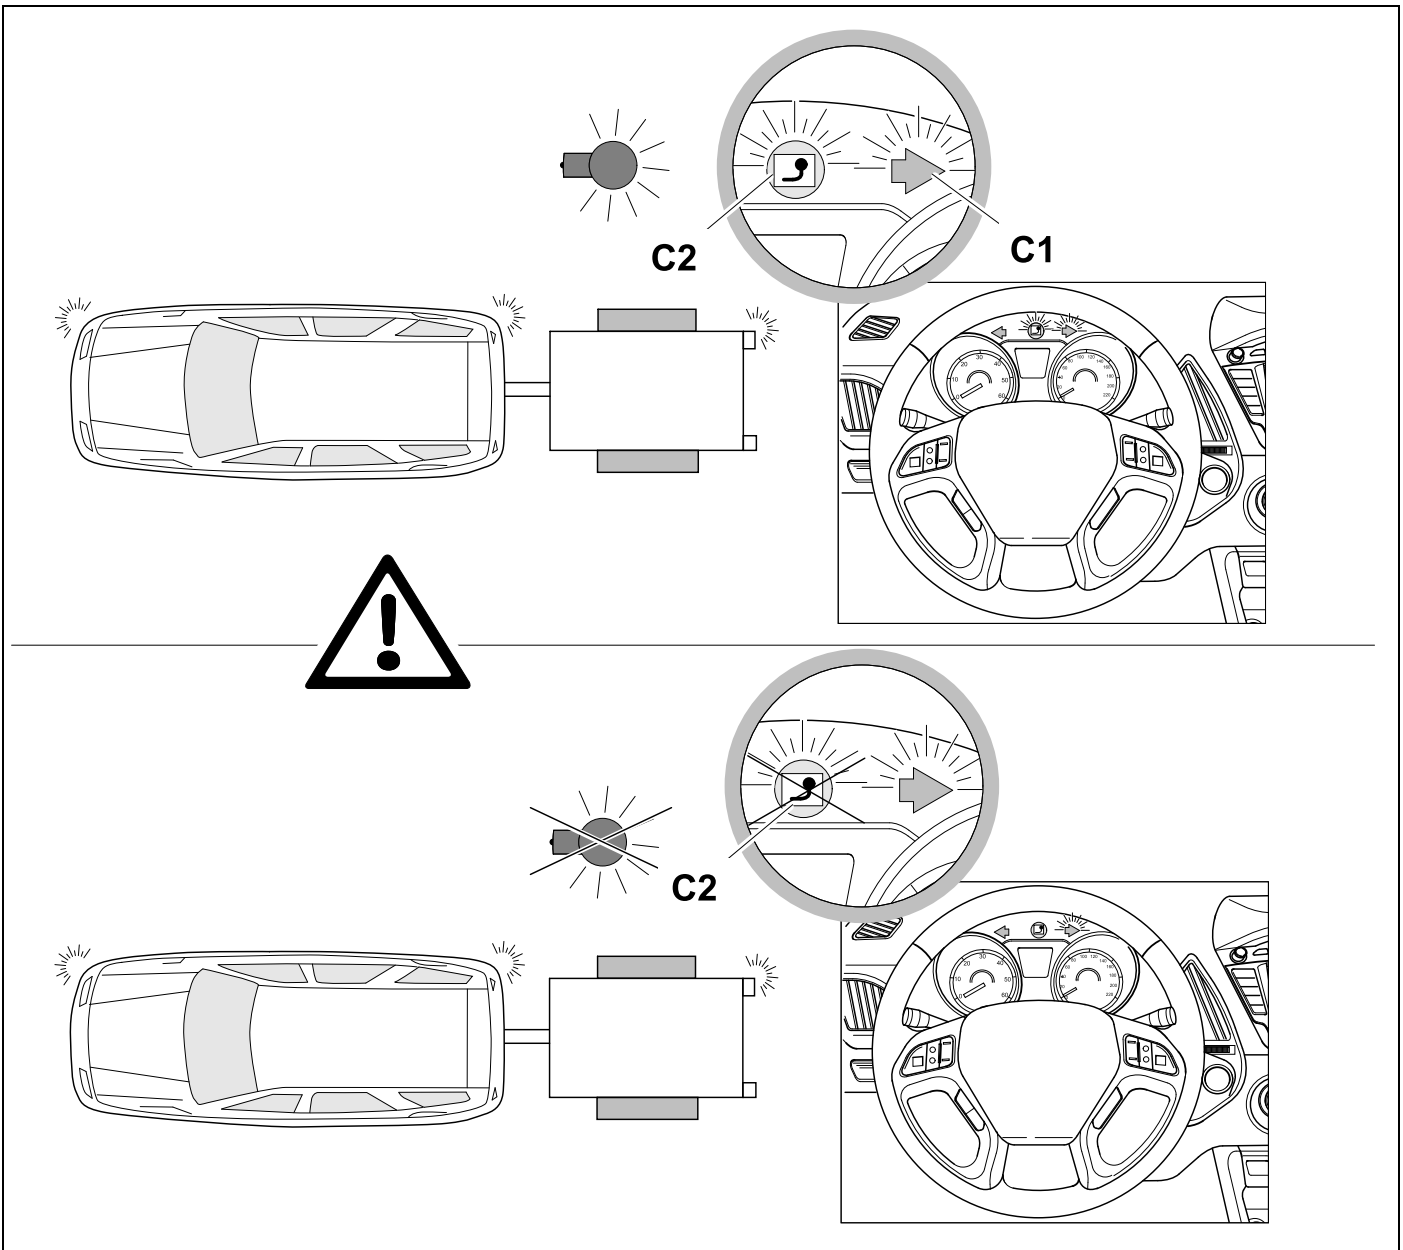

23 INFORMATION

24 CHECK