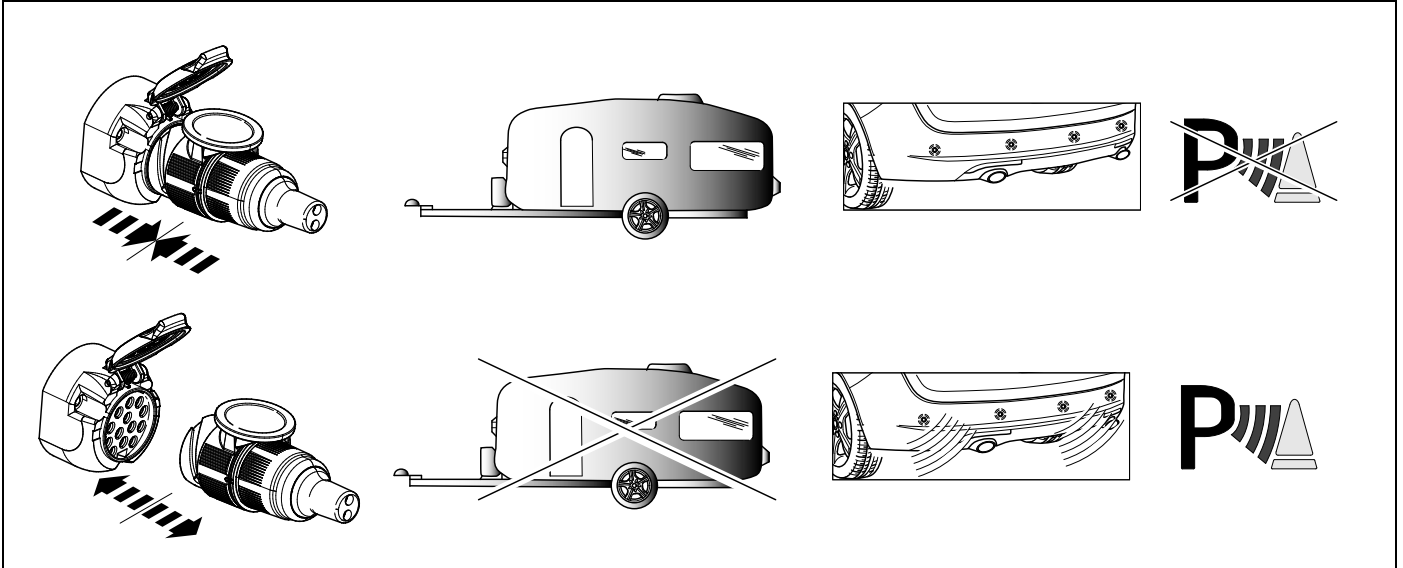

23 INFORMATION