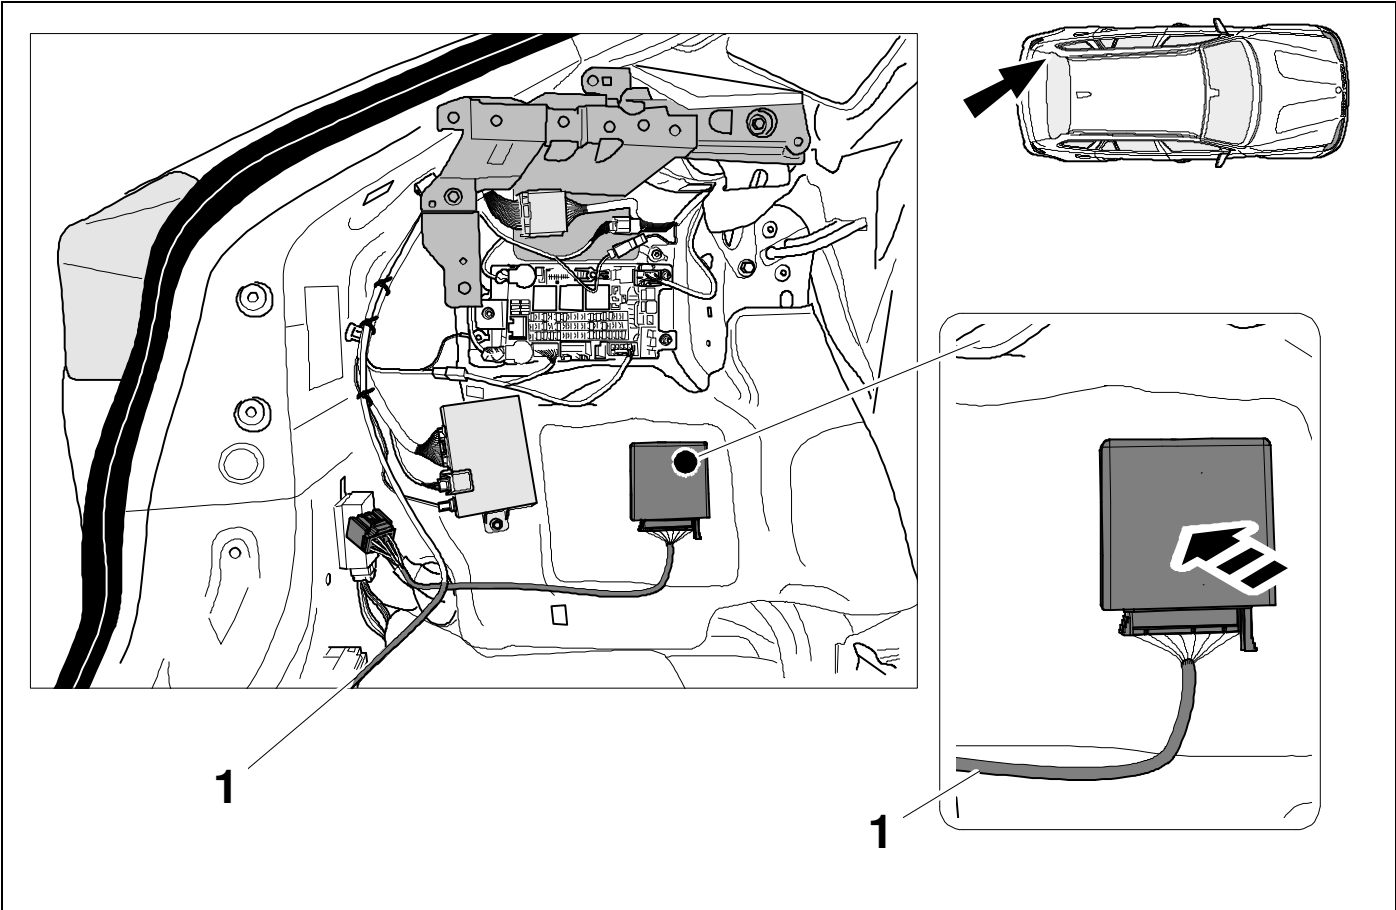

JAGUAR E-Pace