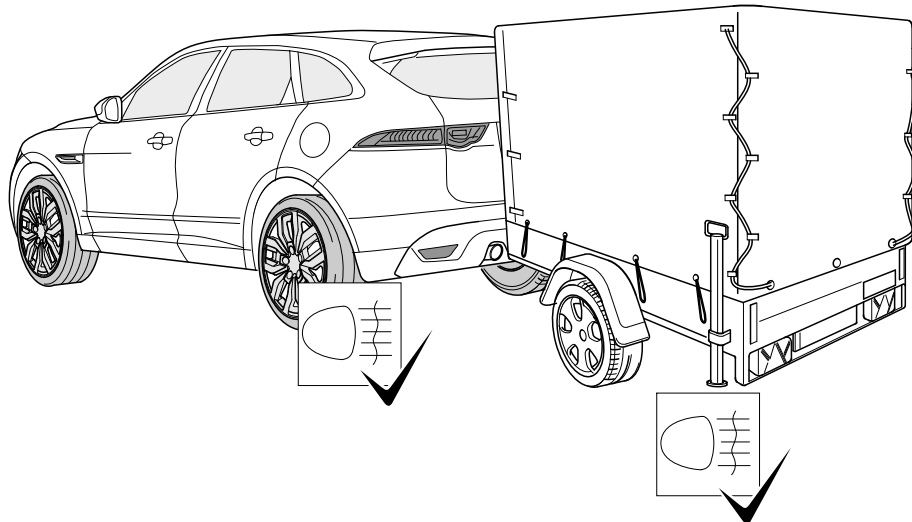

19 CHECK

20 OPTIONAL

BRiNK

**Trailer Simulator
for 7p and 13p sockets**

765069

JAGUAR Service tester PATHFINDER

!!! use only the latest version of PATHFINDER software !!!

1. Start Pathfinder
2. Load vehicle
3. Add accessories
4. Select Towbar