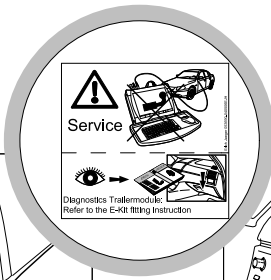

19 CHECK

20 OPTIONAL

BRiNK

**Trailer Simulator
for 7p and 13p sockets**

765069

JAGUAR Service tester PATHFINDER

!!! use only the latest version of PATHFINDER software !!!

1. Start Pathfinder
2. Load vehicle
3. Add accessories
4. Select Towbar

23 INFORMATION

24 CHECK

25 Information Service  ⇒ **16** + **17**

26 OPTIONAL  ⇒ **BRiNK**

27 PLEASE NOTICE

2x 7

Status LED für Eigendiagnose

Status LED for self-diagnosis